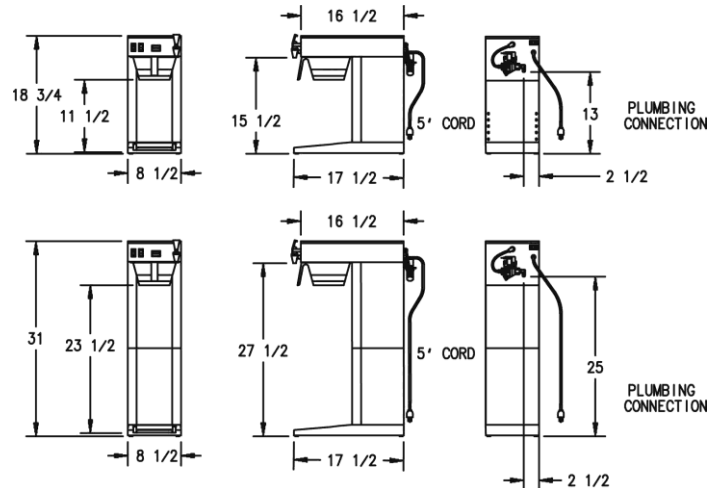

ACE-TS Telescoping Brewer

- Ready light indicates optimum brew temperature
- Flashing brew light alerts user that coffee is brewing
- Universal base for perfect dispenser alignment
- Gravity fed hot water faucet for tea, soups and hot coco
- Tank "ON/OFF" switch for easy installation
- Pulse brewing option - when turned "on" allows pulsation of water over coffee grounds of coffee
- Auto arm capable. When activated locks out brew cycle until optimum temperature is achieved
- PDS Valve. The most accurate flow control on the market, eliminating service calls due to inconsistent pot levels
- Four configurations in one brewer: TD Model, AP Model, LD Model, & TC Model.

LD CONFIGURATION:

- Brews Into The 2.54 Newco Server Without Base.
- Brews Into The 1.9L Up To 5.0L ShurizJo Thermal Servers Without Base.
- Brews Into The 2.0L ShurizJo Airpot.

TC CONFIGURATION:

- Brews Only Into The 1.9L Vaculator S/S Thermal Server - Tall.

TD CONFIGURATION:

- Brews Into The 2.5L Newco Server With Regular Base.
- Brews Into The 1.9L & 2.5L ShurizJo Thermal Servers With Regular Base.
- Brews Into The 3.8L & 5.0L ShurizJo Thermal Servers Without Base.

AP CONFIGURATION:

- Brews Into The 2.0L Up To 2.5L E-Air Airpots.
- Brews Into The 1.9L Up To 3.0L Peacock Airpots.
- Brews Into The 2.0L Up To 3.5L ShurizJo Airpots.
- Brews Into The 2.2L Vaculator Airpots.

	Base Model	Control Option	Part Number	Volts	Amps	Tank* Wattage	Cubic Feet	Ship Weight	Cord Attached
USA	Ace-TS w/PDS	Telescoping	120780-USA	120	15	1750	9.8	34	Yes
C inada	Ace-TS w/PDS	Telescoping	120780-CAN	120	15	1400	9.8	34	Yes

*Cord not included on 240v models. Available for purchase. Contact Customer Service.

Electrical: 120V models are 2 wires plus ground service rated 120V, single phase, 60Hz. 120/240 V models are 3 wires plus ground service rated 120/240 V, single phase, 60Hz

Plumbing: Water line should be 20-90 PSI and have a minimum flow rate of 1.5 GPM. Mechanical connection on brewer is 1/4" male flare connector.