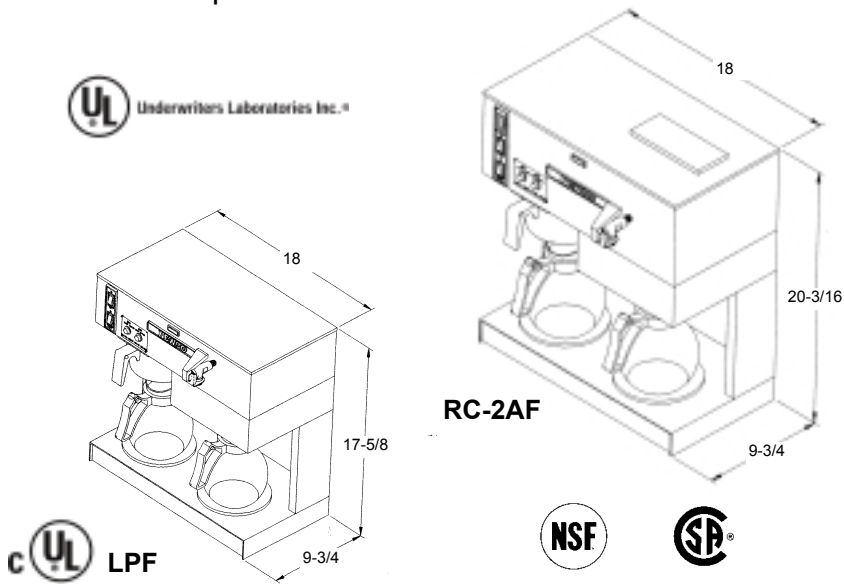

MODEL	WIDTH	DEPTH	HEIGHT	120 VOLT, 15AMP		WEIGHT	CU. FT.
				(U.S.A.)	(CANADA)		
RC-2AF	18"	9 3/4"	20 3/16"	13.5A	10.8A	28 LB.	5.29
LPF	18"	9 3/4"	17 5/8"	13.5A	10.8A	27 LB.	5.29

Newco Enterprises, Inc.